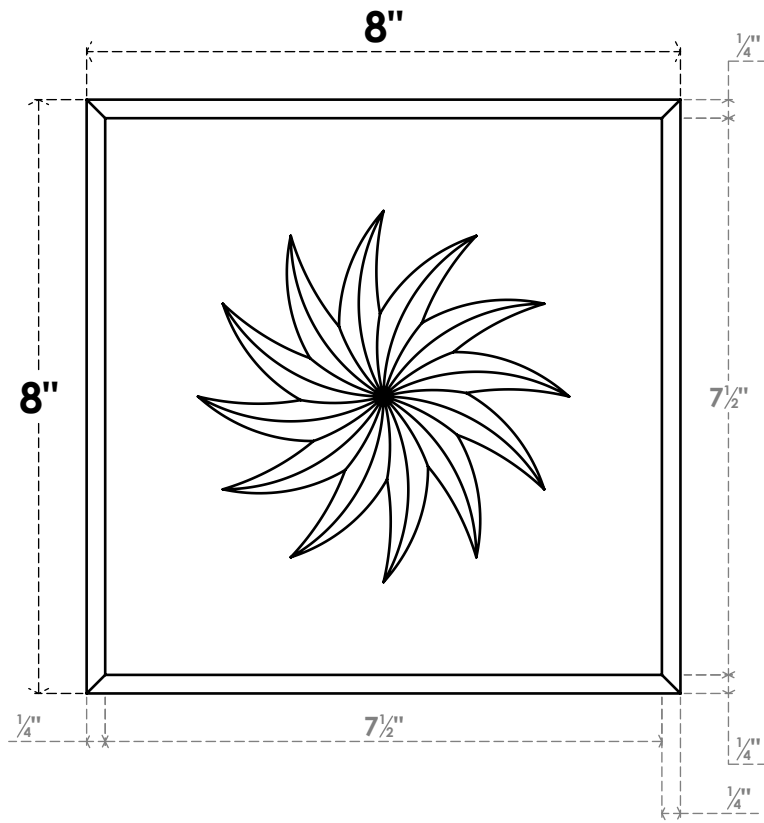

ROSP080X080X100SDG13

8"W X 8"H X 1"P STANDARD SEDGWICK SPIRAL ROSETTE WITH BEVELED EDGE, ARCHITECTURAL GRADE PVC

FRONT

SIDE

EKENA MILLWORK
2300 WEST MAIN ST.
CLARKSVILLE, TX 75426
TOLL FREE: 866-607-0453
WWW.EKENAMILLWORK.COM