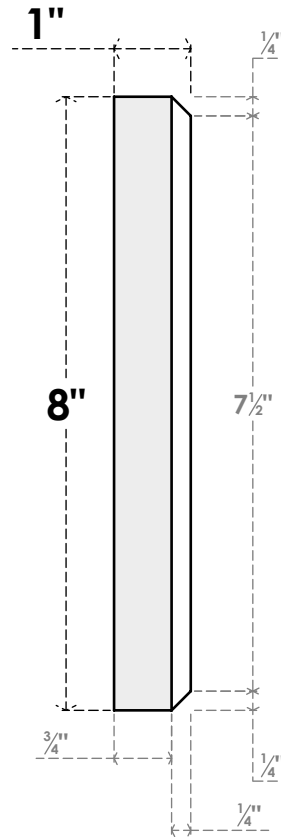

ROSP080X080X100SDG13

8"W X 8"H X 1"P STANDARD SEDGWICK SPIRAL ROSETTE WITH BEVELED EDGE, ARCHITECTURAL GRADE PVC

FRONT

SIDE

EKENA MILLWORK
2300 WEST MAIN ST.
CLARKSVILLE, TX 75426
TOLL FREE: 866-607-0453
WWW.EKENAMILLWORK.COM

NOTES

1. INSTALLATION TO BE COMPLETED IN ACCORDANCE WITH MANUFACTURER'S SPECIFICATIONS.
2. DRAWING MAY NOT BE TO SCALE
3. THIS DRAWING IS INTENDED FOR DESIGN AND PLANNING PURPOSES ONLY.
4. ALL INFORMATION CONTAINED HEREIN WAS CURRENT AT THE TIME OF DEVELOPMENT BUT MUST BE REVIEWED AND APPROVED BY THE PRODUCT MANUFACTURER TO BE CONSIDERED ACCURATE.
5. ARCHITECTURAL GRADE PVC PRODUCTS ARE MADE FROM EXPANDED CELLULAR PVC AND COME NATURALLY WHITE BUT MAY BE PAINTED